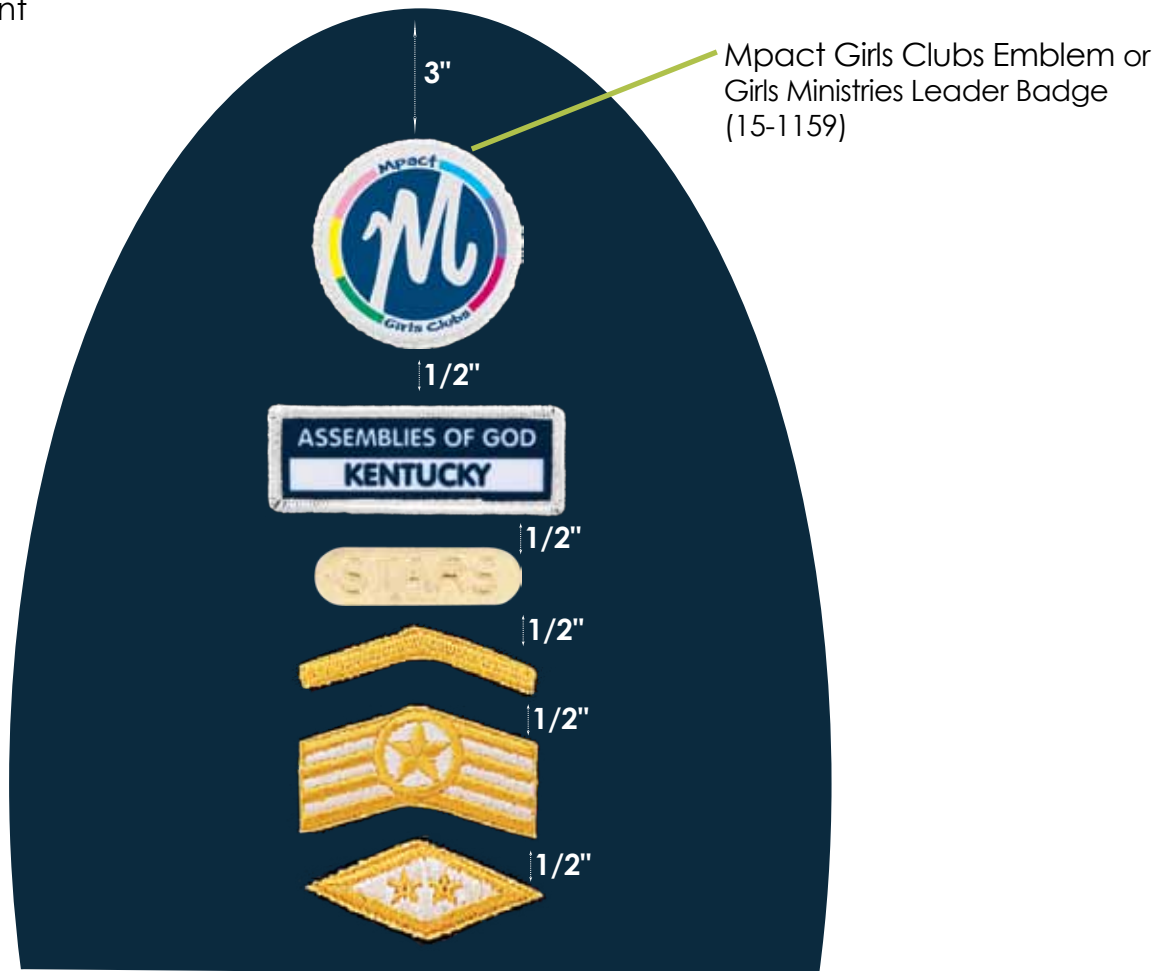

Sponsor Lapel Placement

Sponsor Left Sleeve Placement

Leadership Development Unit Pins

Sponsor Pin

Leader Training Guide Pin

Impact Girls Clubs
Emblem or Girls Ministries
Leader Badge (15-1159)

Honor Sponsor/
Coordinator Pin

Sponsor Vest Placement

Sponsor Service Awards: place the first one 1/2" below the right-hand pocket

District Badge: place it 1/2" above the right-hand pocket

If you wish to display additional badges such as district or sleepover badges, place them on the back of the vest.