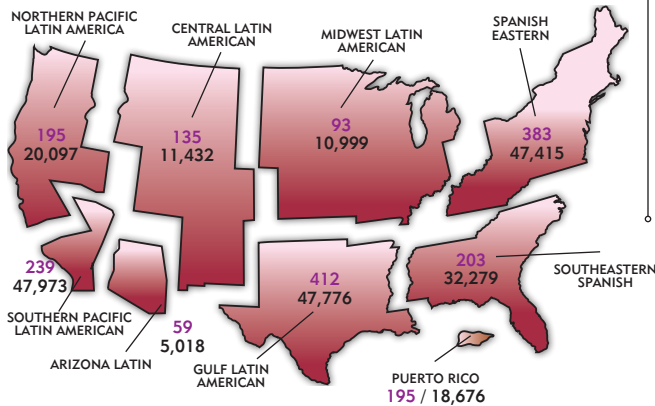

# GEOGRAPHICAL DISTRICTS & AREAS

## AG Churches & Membership

■ Total Number of CHURCHES in Each District  
 ■ Total Number of MEMBERS in Each District

## SPANISH LANGUAGE DISTRICTS

### AG Churches & Membership

■ Total Language Churches: 2,178  
 ■ Total Language Membership: 271,863