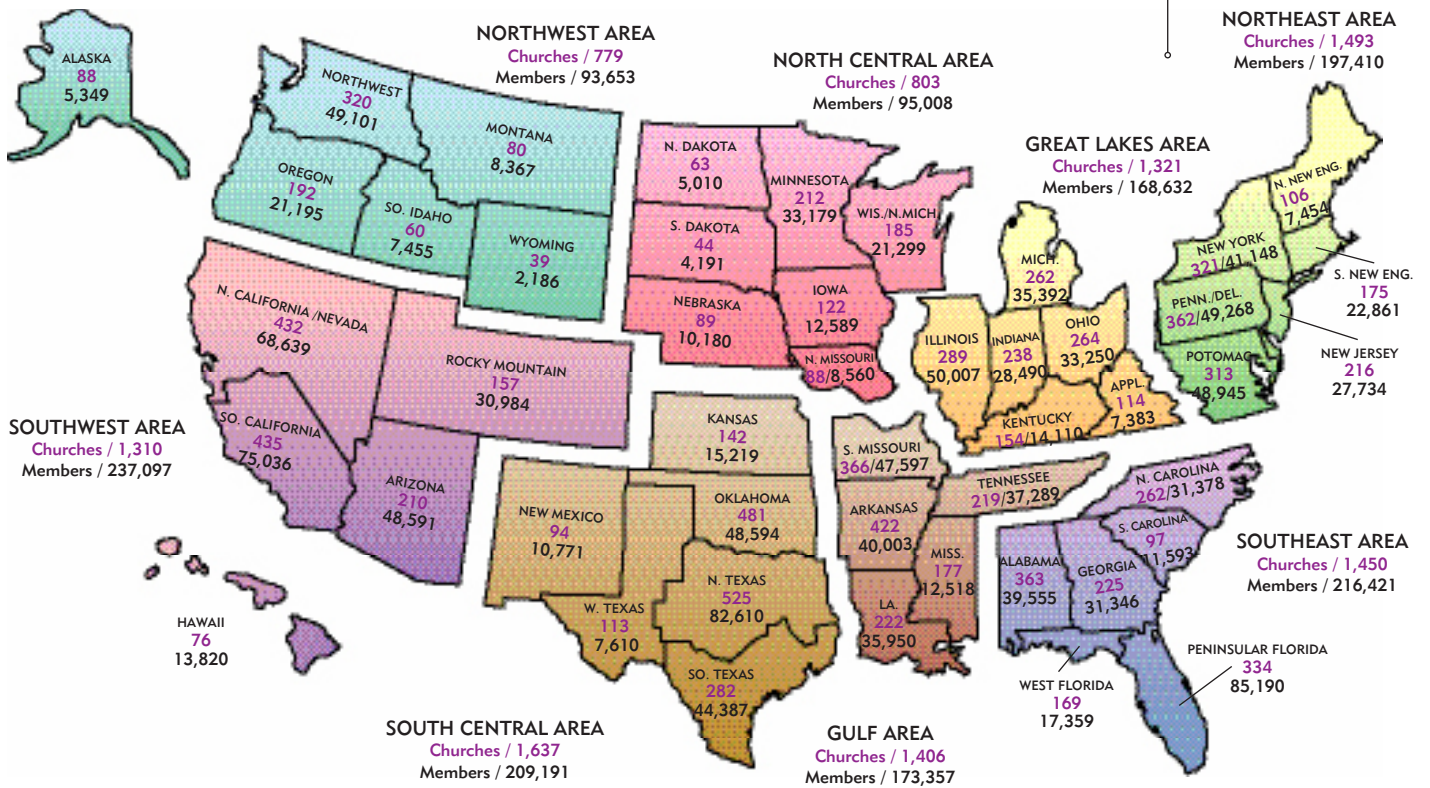

# GEOGRAPHICAL DISTRICTS & AREAS

## AG Churches & Membership

■ Total Number of CHURCHES in Each District  
 ■ Total Number of MEMBERS in Each District

## SPANISH LANGUAGE DISTRICTS

### AG Churches & Membership

■ Total Language Churches: 2,178  
 ■ Total Language Membership: 271,863