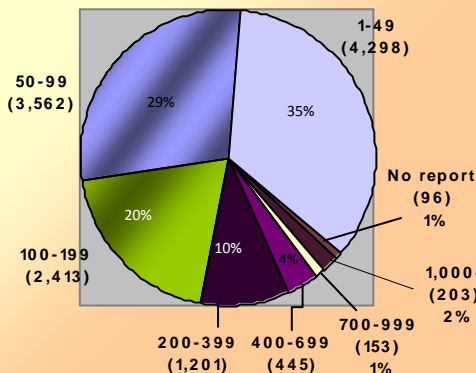

## Our Churches

**CHURCHES** ..... 12,371  
**CHURCH MEMBERSHIP** ..... 1,710,560

### Growth in Membership

**NEW CONVERTS** (REPORTED BY 9,317 CHURCHES) ..... 440,803  
**WATER BAPTISMS** ..... 121,212  
**FIRST-TIME SPIRIT BAPTISMS** ..... 85,230

### Church Size

Based on Major Worship Service Attendance