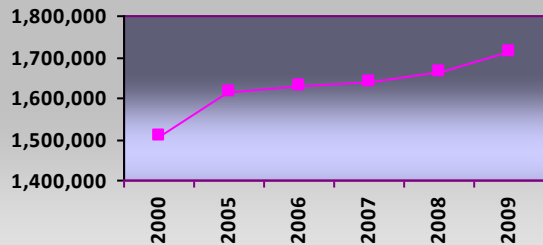

Assemblies of God Statistics, USA*

Our Churches

CHURCHES 12,371
CHURCH MEMBERSHIP 1,710,560

Growth in Membership

NEW CONVERTS (REPORTED BY 9,317 CHURCHES) 440,803
WATER BAPTISMS 121,212
FIRST-TIME SPIRIT BAPTISMS 85,230

Church Size

Based on Major Worship Service Attendance

AG Ministers

(CREDENTIALLED MINISTER TOTALS BY GENDER)

FEMALE	MALE	TOTAL
6,932	27,572	34,504

NET GAIN IN MINISTERS (2008-2009) 326

Our Adherents

ADHERENTS 2,914,669
 (Persons of all ages who identify with an AG church)

ADHERENTS (Net Gain 2008-2009) 14,967
 Male 1,307,422 (45%)
 Female 1,607,247 (55%)

ADHERENTS BY AGE

0-5	212,778 (7%)
6-12	357,527 (12%)
13-17	317,004 (11%)
18-24	251,795 (9%)
25-34	425,836 (15%)
35-49	616,766 (21%)
50-64	455,485 (16%)
65+	277,478 (10%)