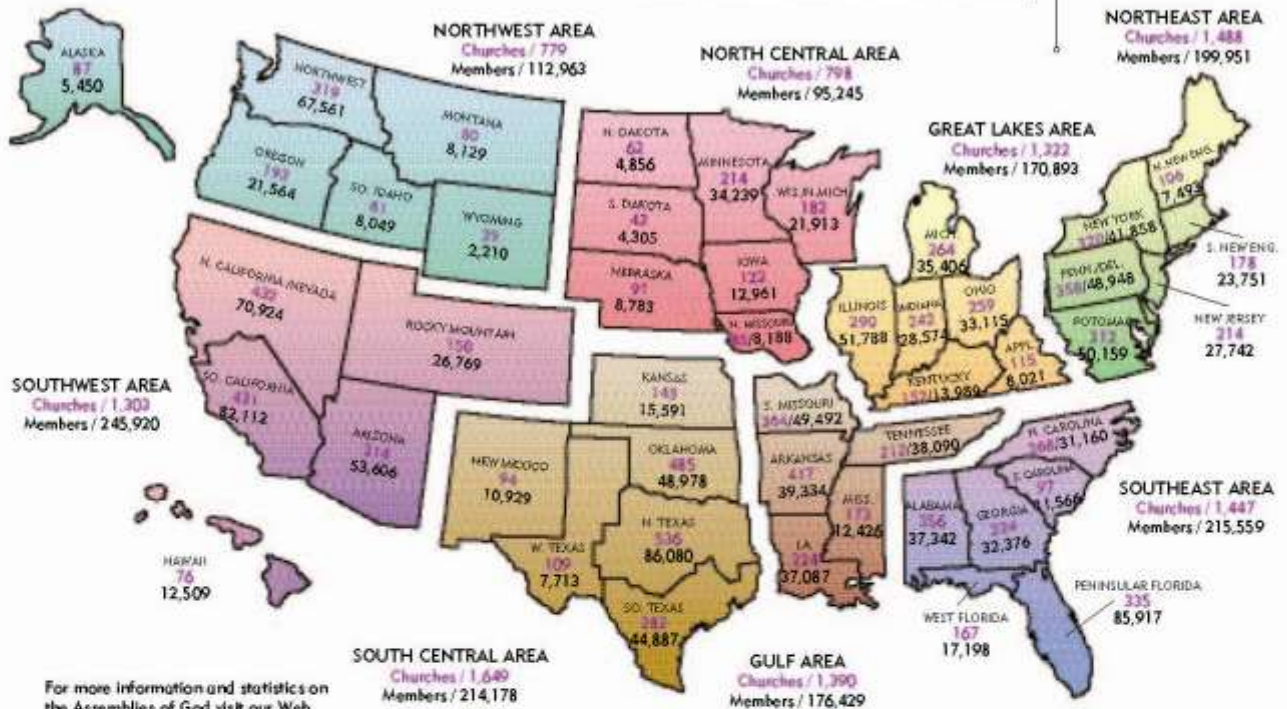

ADHERENTS BY RACE

Race	Total	Percentage
Asian and Pacific Islander	118,741	4.1%
Black	260,980	9.0%
Hispanic	586,944	20.1%
Native American	49,925	1.7%
White	1,798,375	61.7%
Other/Mixed	99,704	3.4%

Adherents Worldwide

WORLDWIDE AG ADHERENTS 63,090,251

(Includes countries and territories not considered AGWM mission fields, with AG adherents, including the USA)

Note: Adherents are all persons who consider an Assemblies of God church to be their church home. "Countries in which we have partnership or mission activity" data includes Pentecostal elements with whom Assemblies of God World Missions has had a fraternal relationship, even though they may not use the term "Assemblies of God" to identify themselves.

* Percentages may not total 100.0 due to rounding.

GEOGRAPHICAL DISTRICTS & AREAS

AG Churches & Membership

For more information and statistics on the Assemblies of God visit our Web site at www.ag.org and go to 'About Us/Statistics'.