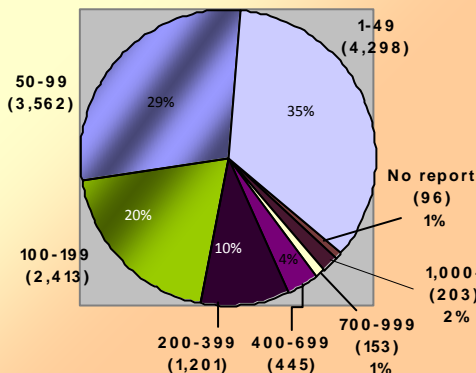

Assemblies of God Statistics, USA*

Our Churches

CHURCHES 12,371
CHURCH MEMBERSHIP 1,710,560

Growth in Membership

NEW CONVERTS (REPORTED BY 9,317 CHURCHES) 440,803
WATER BAPTISMS 121,212
FIRST-TIME SPIRIT BAPTISMS 85,230

Church Size

Based on Major Worship Service Attendance

AG Ministers

(CREDENTIALLED MINISTER TOTALS BY GENDER)

FEMALE	MALE	TOTAL
6,932	27,572	34,504

NET GAIN IN MINISTERS (2008-2009) 326

Our Adherents

ADHERENTS 2,914,669
 (Persons of all ages who identify with an AG church)

ADHERENTS (Net Gain 2008-2009) 14,967
 Male 1,307,422 (45%)
 Female 1,607,247 (55%)

ADHERENTS BY AGE

0-5	212,778 (7%)
6-12	357,527 (12%)
13-17	317,004 (11%)
18-24	251,795 (9%)
25-34	425,836 (15%)
35-49	616,766 (21%)
50-64	455,485 (16%)
65+	277,478 (10%)

ADHERENTS BY RACE

Race	Total	Percentage
Asian and Pacific Islander	118,741	4.1%
Black	260,980	9.0%
Hispanic	586,944	20.1%
Native American	49,925	1.7%
White	1,798,375	61.7%
Other/Mixed	99,704	3.4%

Adherents Worldwide