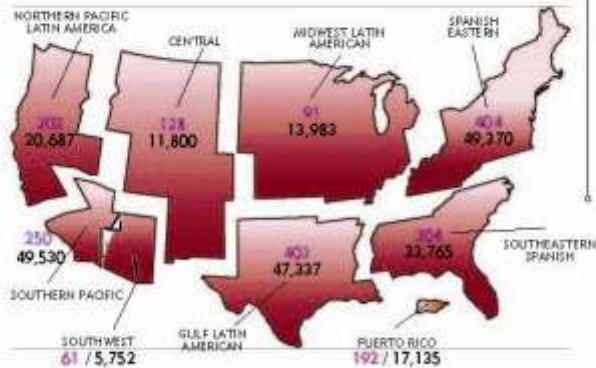

SPANISH LANGUAGE DISTRICTS AG Churches & Membership

OTHER LANGUAGE DISTRICTS AG Churches & Membership

DISTRICT	CHURCHES	MEMBERSHIP
Brazilian	57	3,779
German	12	996
Korean	136	19,385
National Slavic	9	2,010
Second Korean	46	3,893
TOTAL	260	30,063

■ Total Language District Churches: 2,195
■ Total Language District Membership: 279,422

Based on Calendar Year 2009