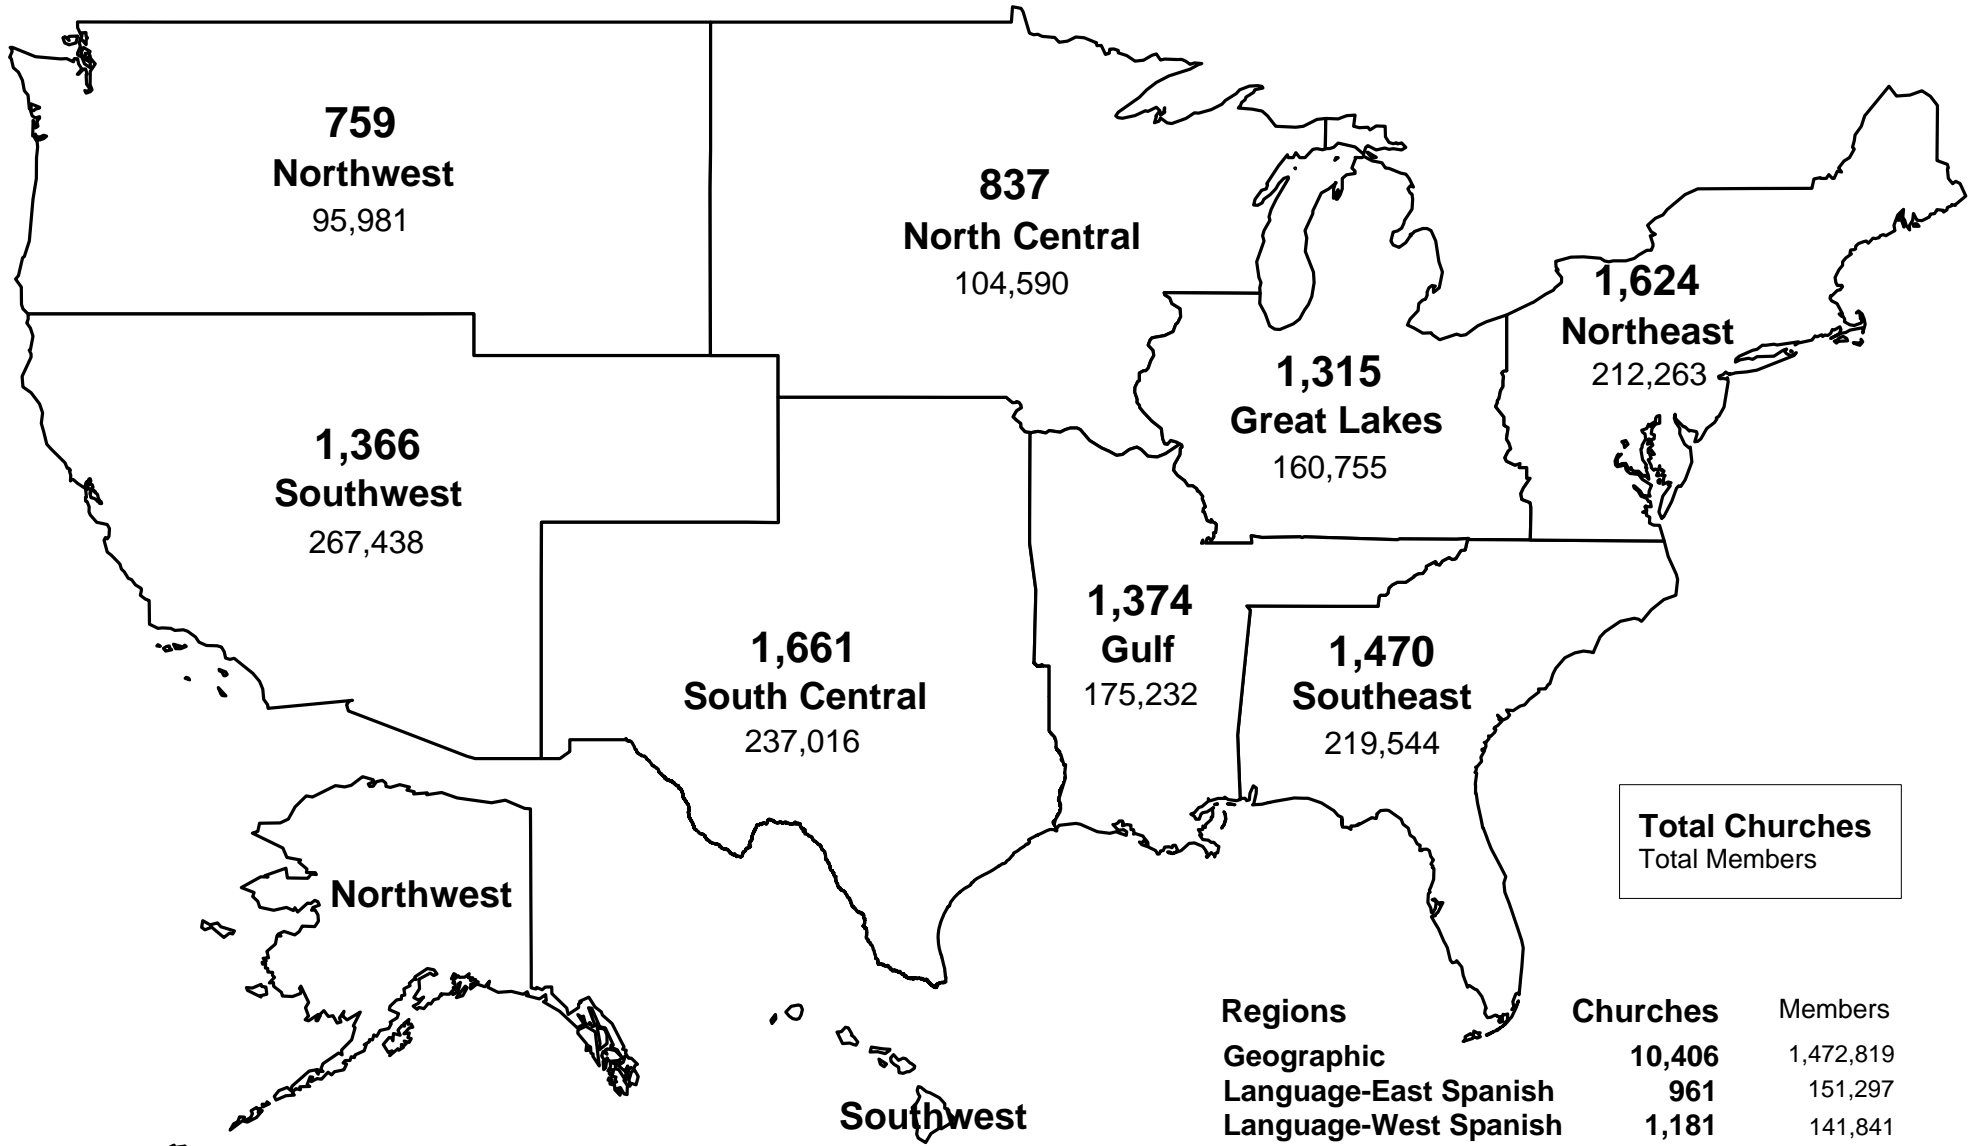

2015 Churches and Members Assemblies of God Geographic Regions

Total Churches
Total Members

Regions	Churches	Members
Geographic	10,406	1,472,819
Language-East Spanish	961	151,297
Language-West Spanish	1,181	141,841
(Language Spanish Totals)	(2,142)	(293,138)
Language-Other Totals	349	51,493
(Language Districts Totals)	(2,491)	(344,631)
National Totals	12,897	1,817,450