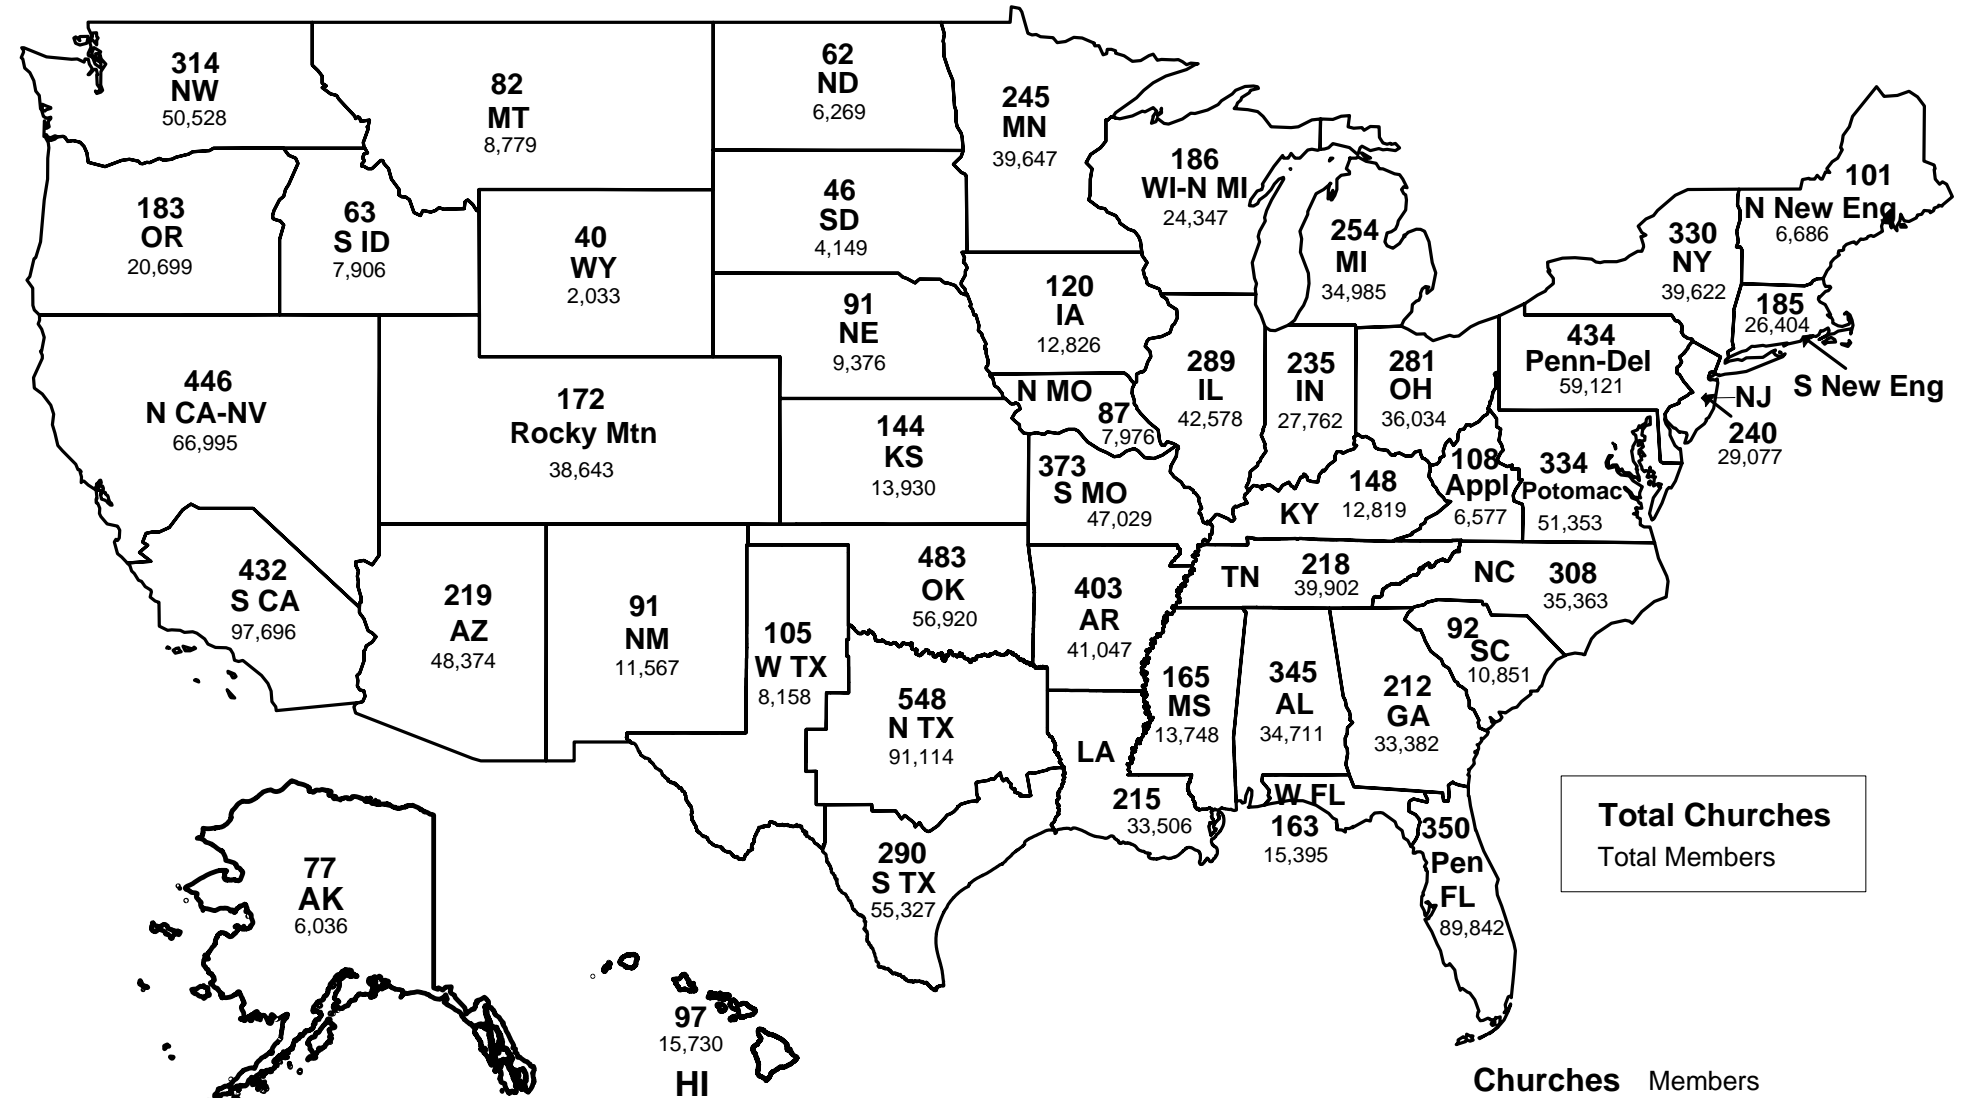

2015 Churches and Members

Assemblies of God Geographic Districts

Total Churches
Total Members

	Churches	Members
Geographic Districts Totals	10,406	1,472,819
Language Districts Totals	2,491	344,631
National Totals	12,897	1,817,450

Map produced by General Secretary's Office, Statistics
2015 AG Geographic Districts Church-Membership Map June 28, 2016