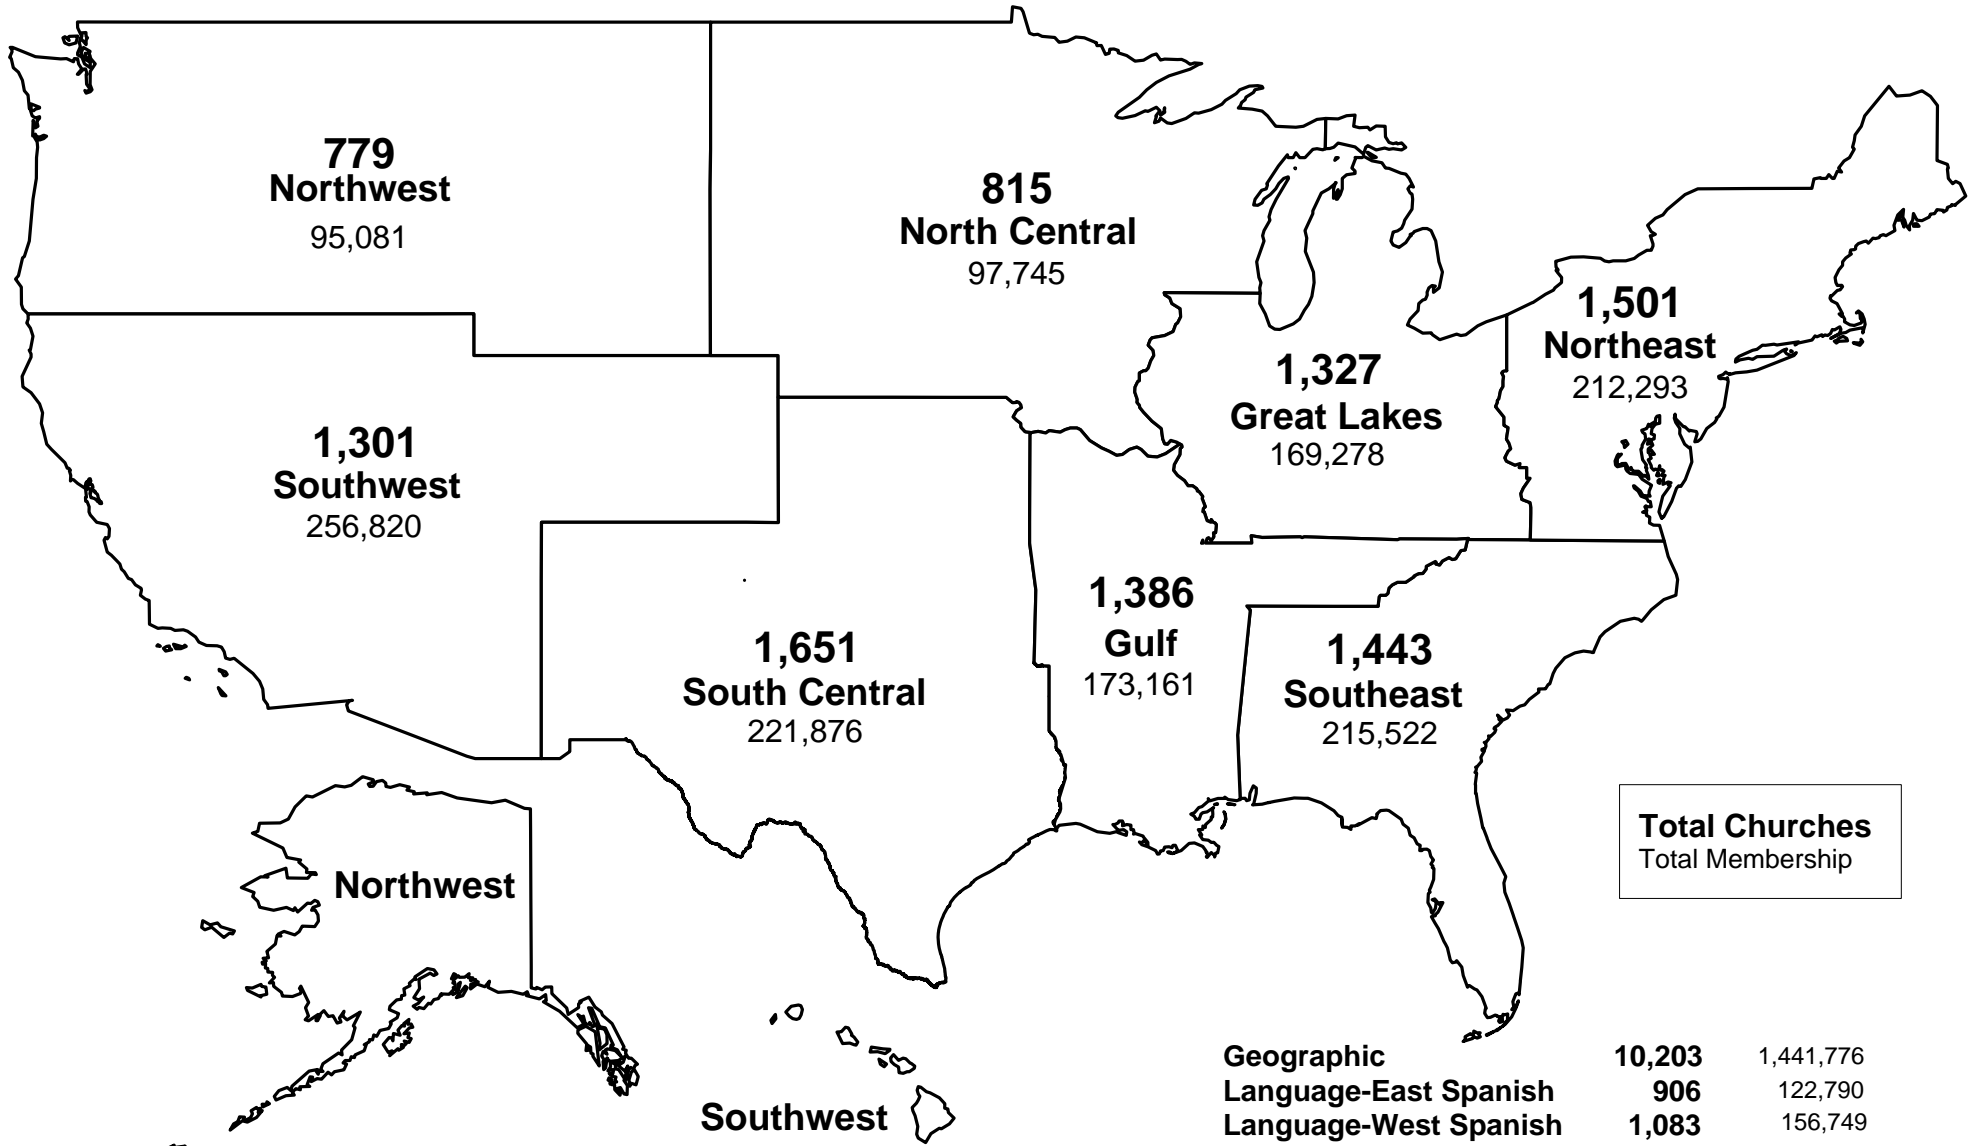

2010 Churches and Membership Assemblies of God Geographic Regions

Total Churches
Total Membership

Geographic	10,203	1,441,776
Language-East Spanish	906	122,790
Language-West Spanish	1,083	156,749
(Language Spanish Totals)	(1,989)	(279,539)
Language-Other Totals	265	32,566
Language Districts Totals	2,254	312,105
National Totals	12,457	1,753,881