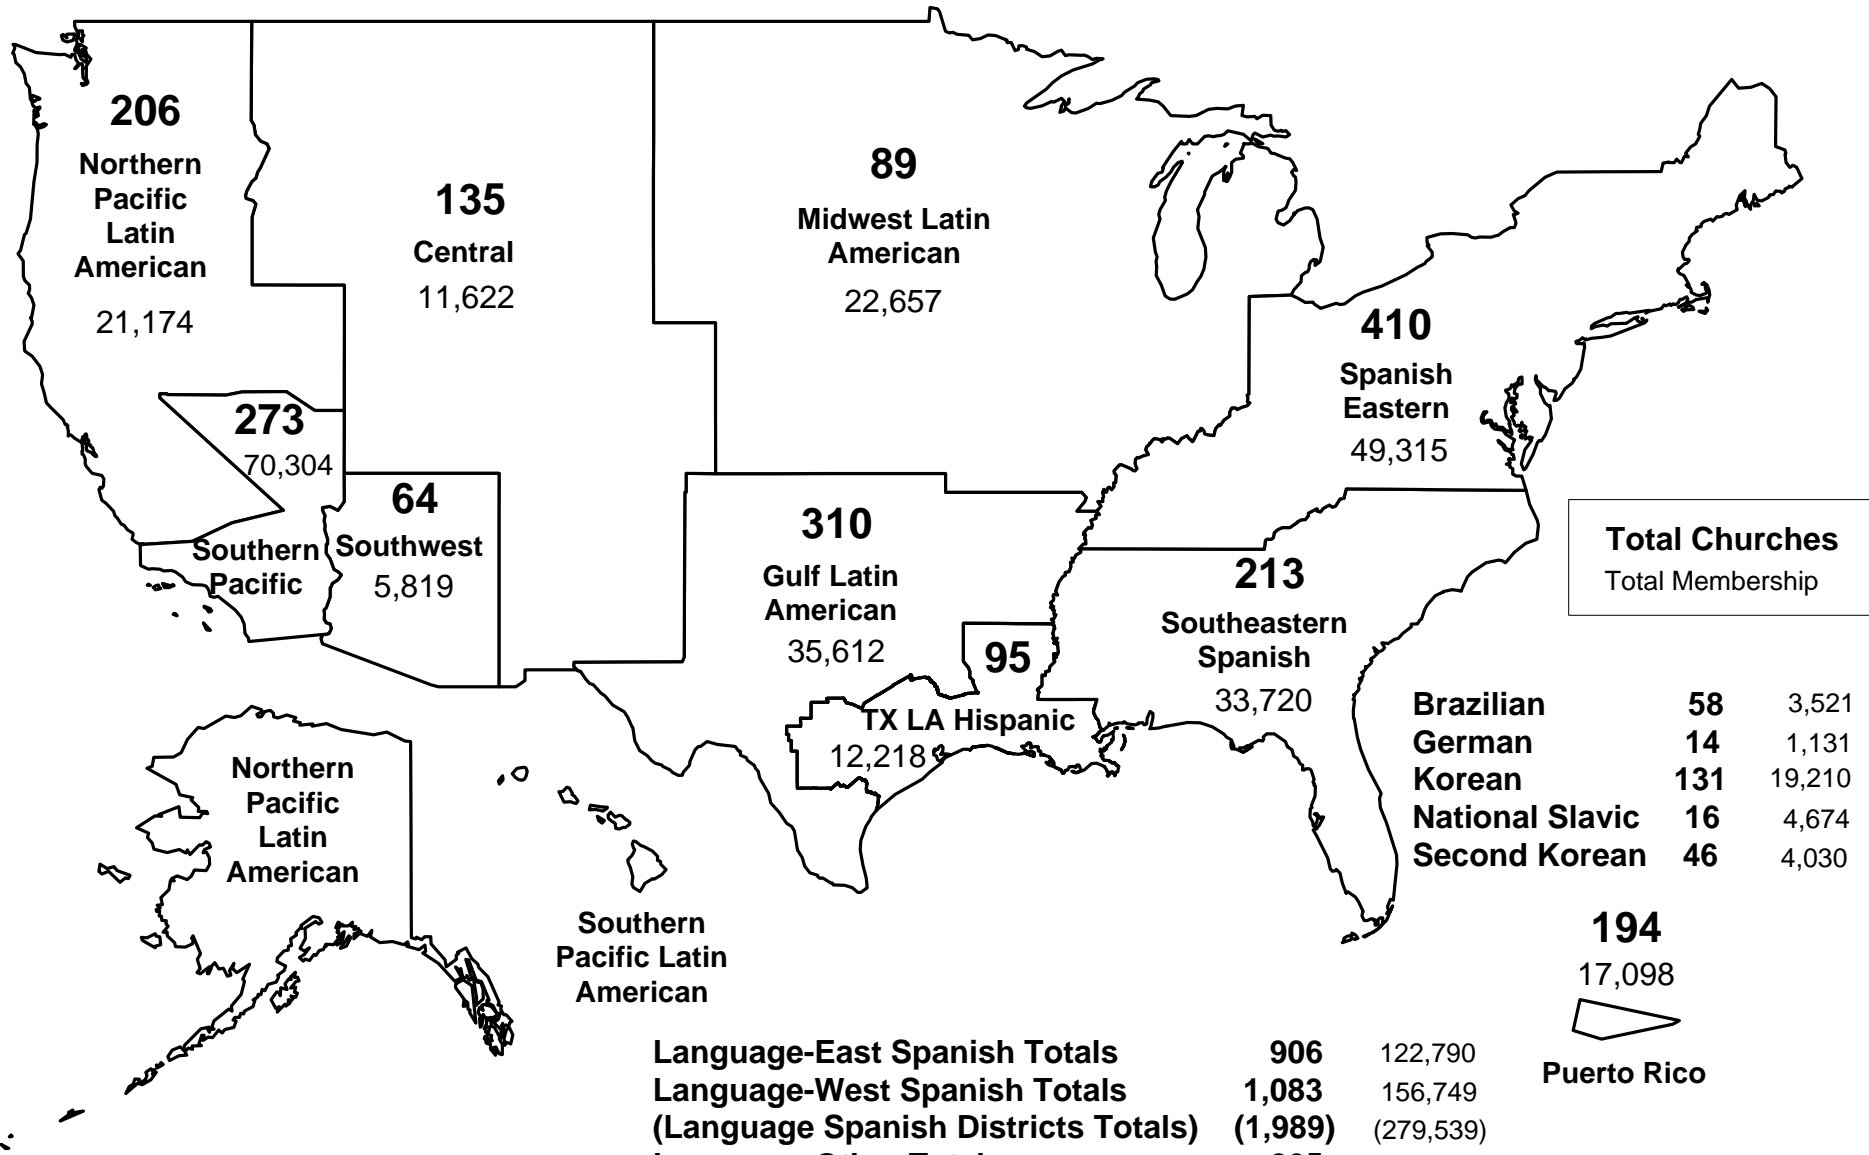

2010 Churches and Membership Assemblies of God Language Districts

Language-East Spanish Totals	906	122,790
Language-West Spanish Totals	1,083	156,749
(Language Spanish Districts Totals)	(1,989)	(279,539)
Language-Other Totals	265	32,566
Language Districts Totals	2,254	312,105

These districts comprise the Language Regions
Map produced by General Secretary's Office~Statistics
June 20, 2011

Note: The Texas Louisiana Hispanic District was added in 2010.