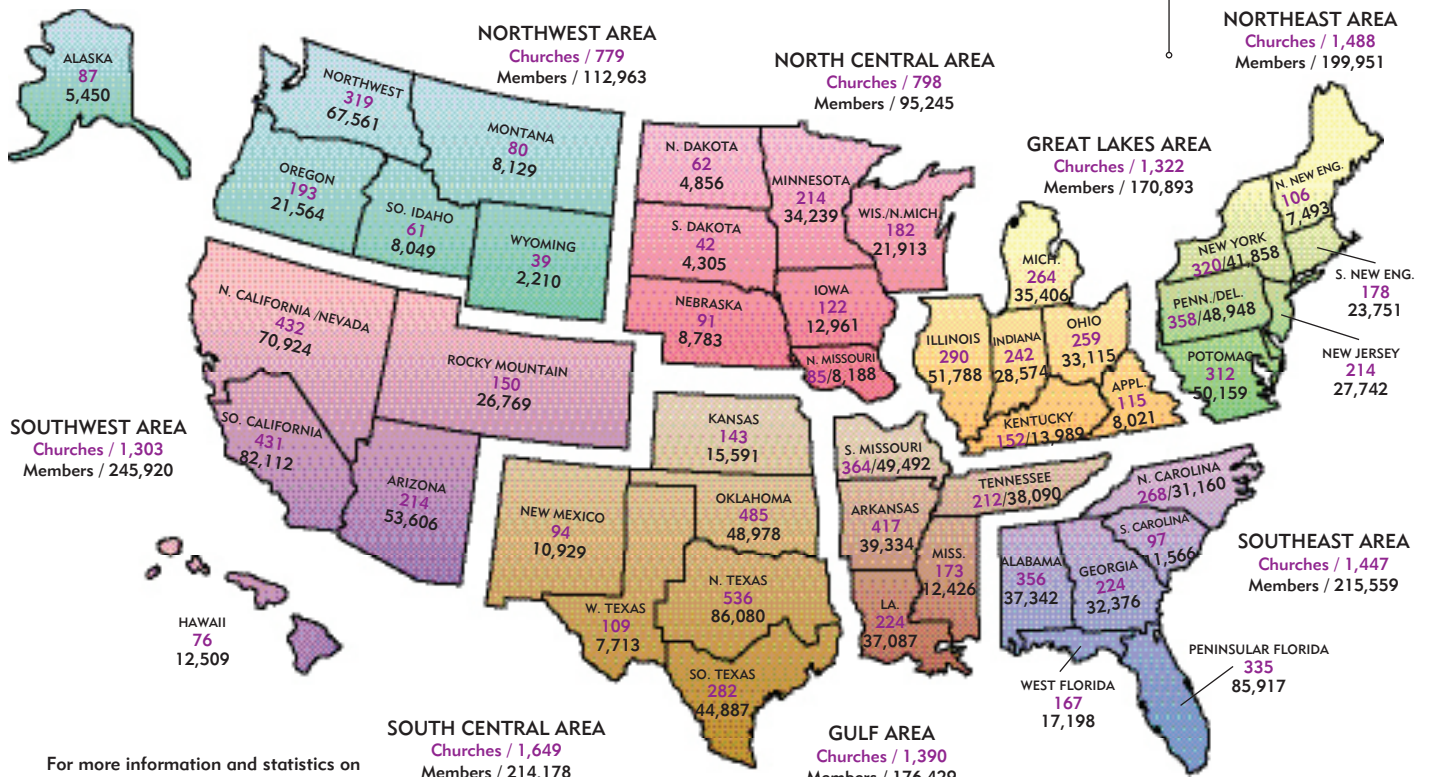

GEOGRAPHICAL DISTRICTS & AREAS

AG Churches & Membership

For more information and statistics on the Assemblies of God visit our Web site at www.ag.org and go to 'About Us/Statistics'.

■ Total Number of CHURCHES in Each District
■ Total Number of MEMBERS in Each District

SPANISH LANGUAGE DISTRICTS

AG Churches & Membership

OTHER LANGUAGE DISTRICTS

AG Churches & Membership

DISTRICT	CHURCHES	MEMBERSHIP
Brazilian	57	3,779
German	12	996
Korean	136	19,385
National Slavic	9	2,010
Second Korean	46	3,893
TOTAL	260	30,063

■ Total Language Churches: 2,195
■ Total Language Membership: 279,422