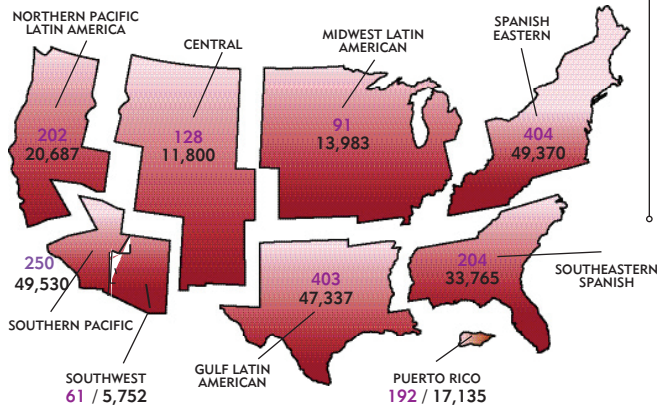

SPANISH LANGUAGE DISTRICTS

AG Churches & Membership

OTHER LANGUAGE DISTRICTS

AG Churches & Membership

DISTRICT	CHURCHES	MEMBERSHIP
Brazilian	57	3,779
German	12	996
Korean	136	19,385
National Slavic	9	2,010
Second Korean	46	3,893
TOTAL	260	30,063

■ Total Language Churches: 2,195
■ Total Language Membership: 279,422