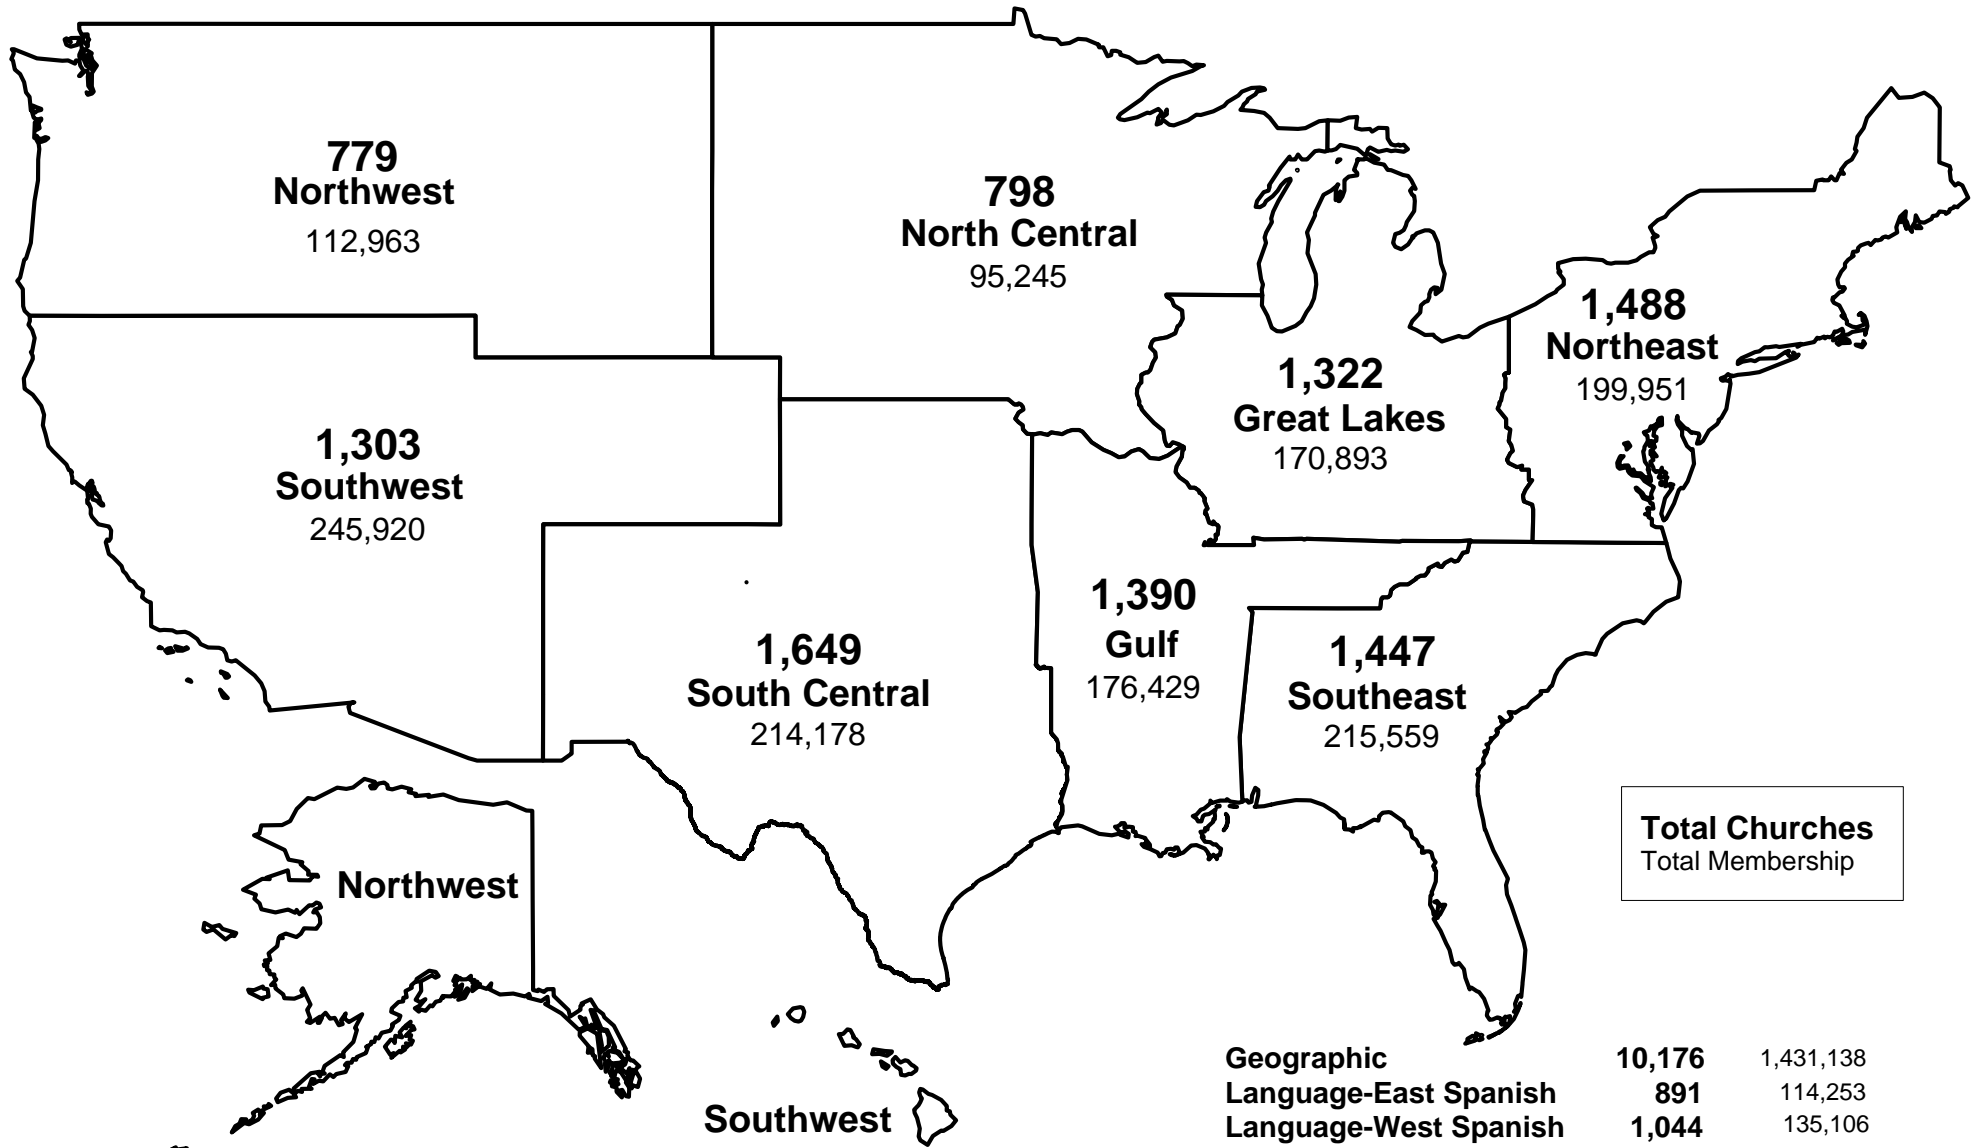

2009 Churches and Membership Assemblies of God Geographic Regions

Total Churches
Total Membership

Geographic	10,176	1,431,138
Language-East Spanish	891	114,253
Language-West Spanish	1,044	135,106
(Language Spanish Totals)	(1,935)	(249,359)
Language-Other Totals	260	30,063
Language Districts Totals	2,195	279,422
National Totals	12,371	1,710,560