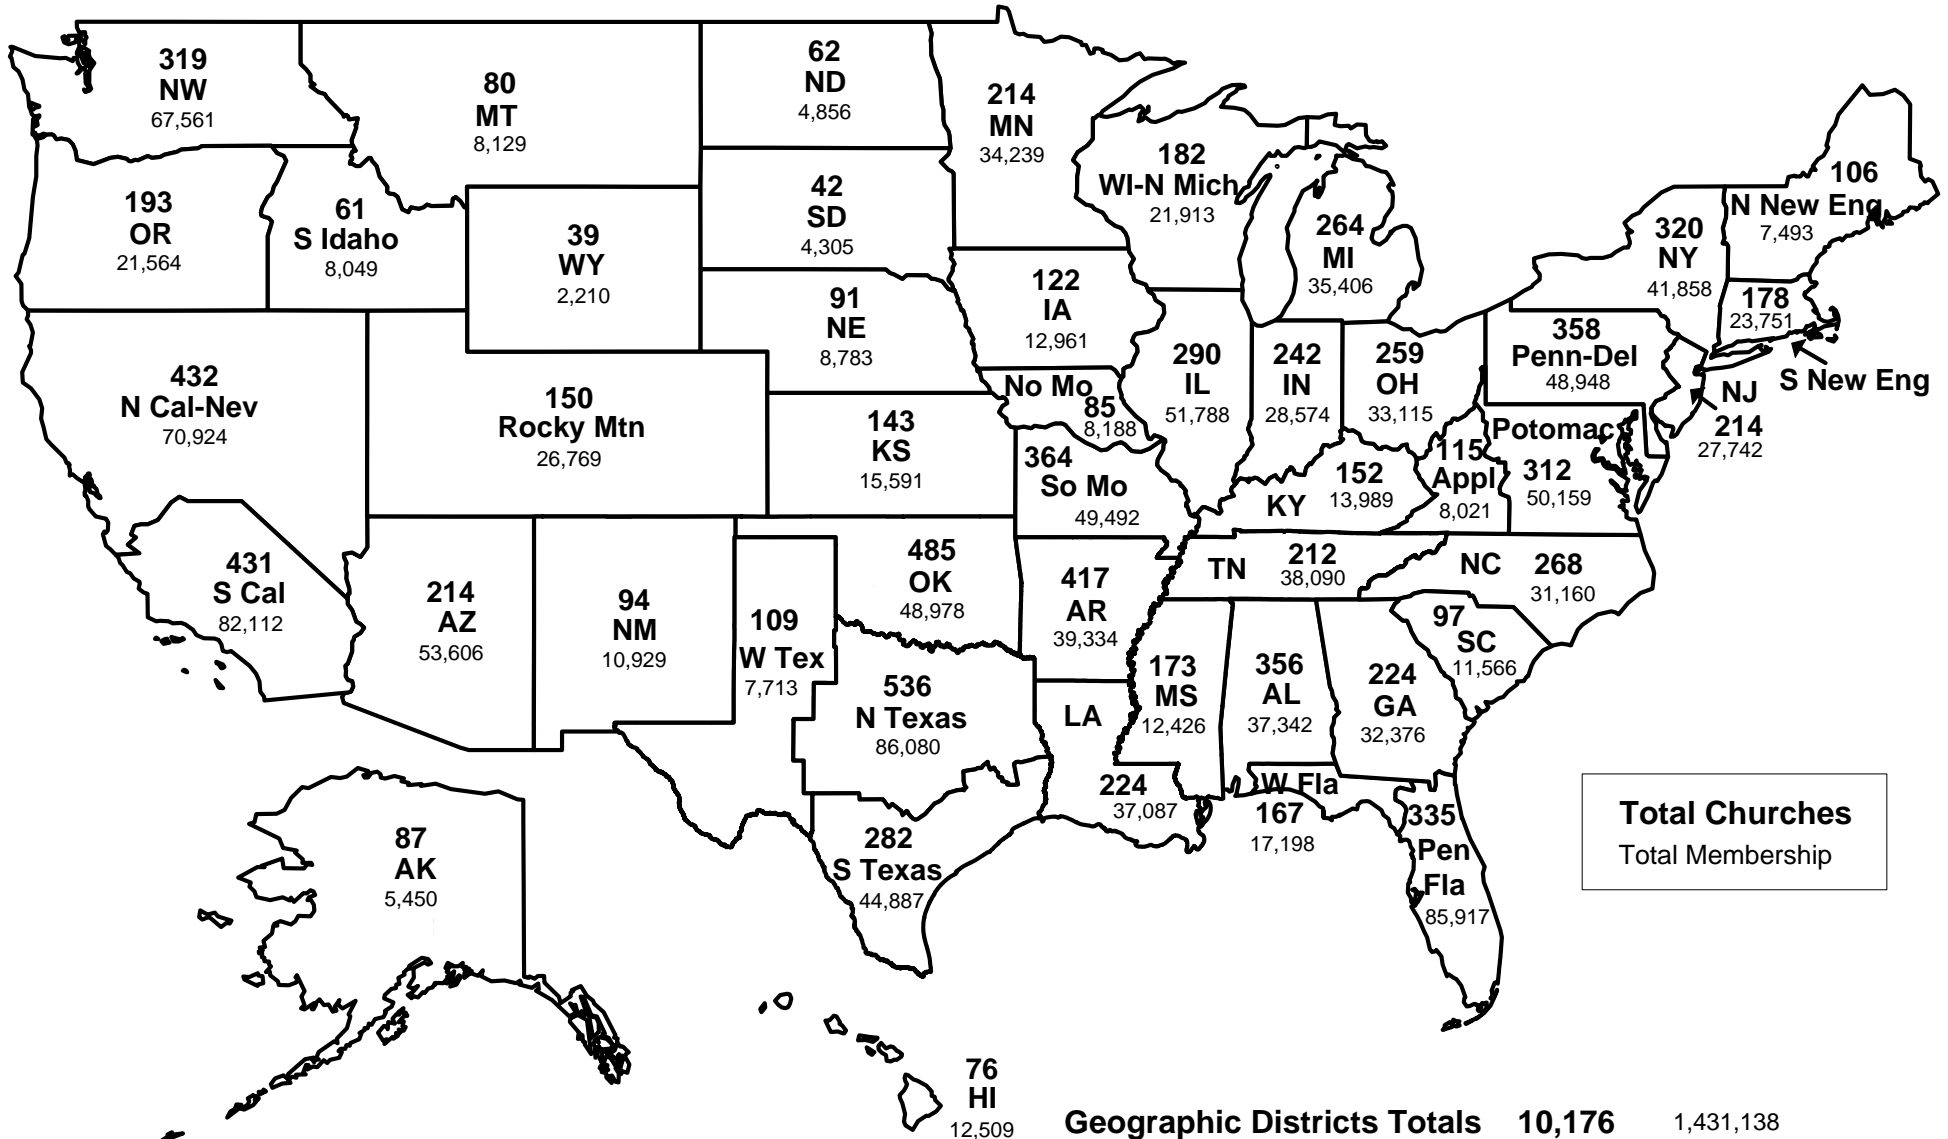

2009 Churches and Membership Assemblies of God Geographic Districts

Map produced by General Secretary's Office~Statistics
July 7, 2010

Geographic Districts Totals	10,176	1,431,138
Language Districts Totals	2,195	279,422
National Totals	12,371	1,710,560